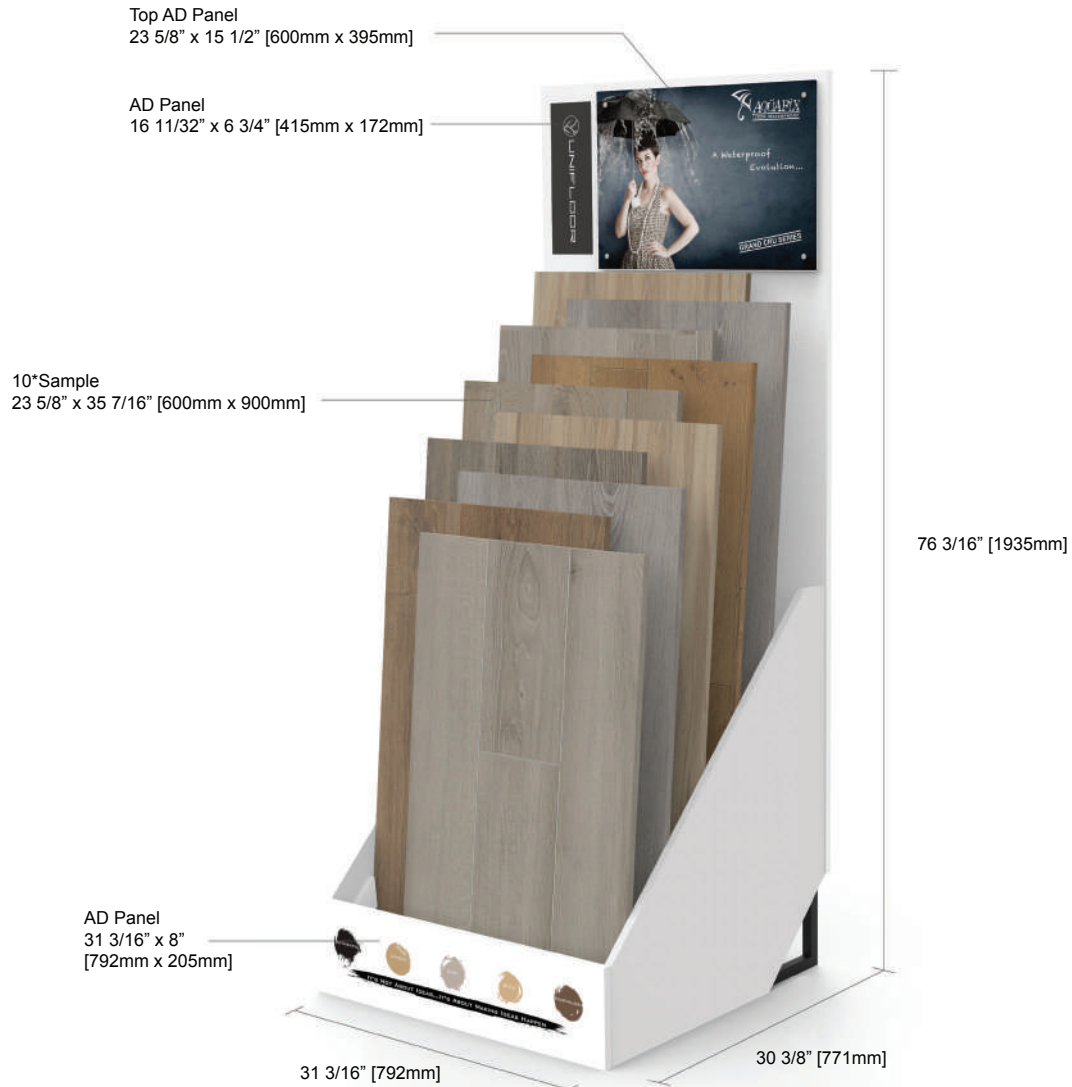

## LONG PLANK WATERFALL DISPLAY SYSTEM

### DISPLAYING OPTIONS

AquaFix - Grand Cru Series	✓
AquaFix - Royal Series	✓
Roman Parquet Collection	✓

**PRO MAX WATERFALL DISPLAY SYSTEM**

DISPLAYING OPTIONS / COMBINATION			
AquaFix - Harmony Series (2 Racks)	✓	Ideal Texture Collection (2 Racks)	✓
AquaFix - Grand Cru Series	✓	Ideal Classic Collection	✓
AquaFix - Stone Series	✓	New Classic Collection	✓
AquaFix - Royal Series	✓	Urban Genius Collection (2 Racks)	✓
Swiss Aura Collection (2 Racks)	✓	Roman Parquet Collection	✓
Euro Loft Collection	✓	Natural Impact Collection	✓
Euro Cottage Collection	✓	Urban Prestige Collection	✓
Aqua Genius Collection	✓		

**GRAND DISPLAY SYSTEM**

DISPLAYING OPTIONS / COMBINATION			
Rack Style A (20 slots)		Rack Style B (26 slots)	
AquaFix - Harmony	☑	AquaFix - Harmony + Stone Series	☑
AquaFix Royal Series + Aqua Genius	☑	Swiss Aura + Euro Loft	☑
Euro Loft + Euro Cottage	☑	Swiss Aura + Euro Cottage	☑
Swiss Aura	☑	Aqua Genius + Euro Loft + Euro Cottage	☑
Ideal Texture	☑	Ideal Texture + Ideal Classic	☑
New Classic + Ideal Classic	☑	Ideal Texture + New Classic	☑
Urban Genius	☑		
Roman Parquet (with extra large sample)	☑		