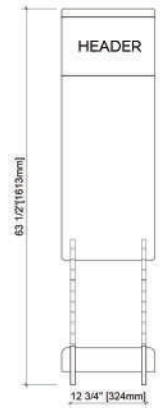

FRONT ELEVATION

DISPLAYING OPTIONS / COMBINATION			
AquaFix - Harmony Series (2 Racks)	✓	Ideal Texture Collection (2 Racks)	✓
AquaFix - Grand Cru Series	✓	Ideal Classic Collection	✓
AquaFix - Stone Series	✓	New Classic Collection	✓
AquaFix - Royal Series	✓	Urban Genius Collection (2 Racks)	✓
Swiss Aura Collection (2 Racks)	✓	Natural Impact Collection	✓
Euro Loft Collection	✓	Urban Prestige Collection	✓
Euro Cottage Collection	✓		
Aqua Genius Collection	✓