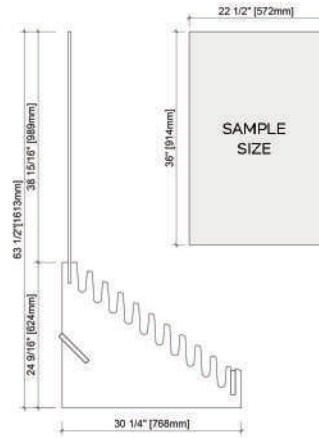

UNIFLOOR
FLOORING AT ITS BEST

EXCLUSIVE PROFESSIONAL DISPLAY SYSTEM

SIDE ELEVATION