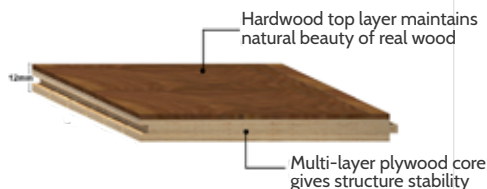

FEATURES

6.5" 6.5 inches wider board

Multi-ply stable core design

MULTI-PLY CORE ENGINEERED STRUCTURE :