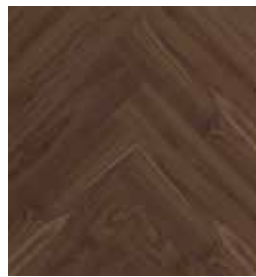

IDEAL WOOD

NEW CLASSIC COLLECTION

Thickness:	1/2" (12mm)
Width:	5" (127mm)
Length:	24" (600mm)
Finish:	Matte
Surface:	Light brushed
Package:	16.4 sqft/carton 64 cartons/pallet
Weight:	12.5 kg/carton 27.5 lb/carton

NAPA

FEATURES

The most recognized Indoor Air Quality Certification

CA 93120 Phase 2 compliant for formaldehyde emission, EPA TSCA Title VI

Certified for underfloor heating system
*See installation manual for details

Design for herringbone pattern installation

A true touch of natural wood

4 sided micro bevelled

25 year limited residential wear warranty

Lifetime structural warranty