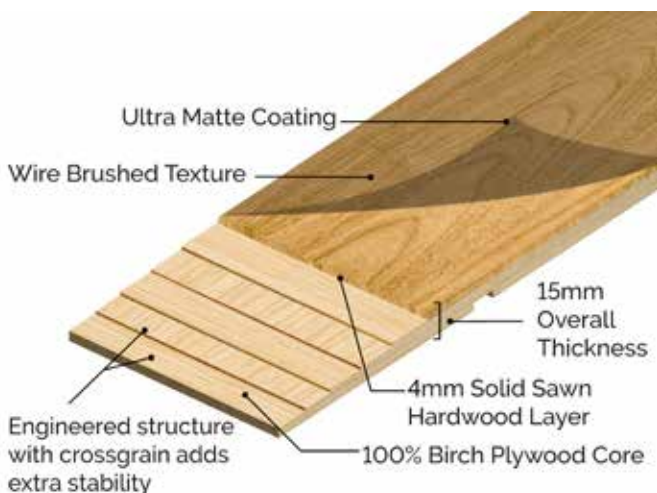

## FEATURES

The formaldehyde emission standards for composite wood products act of 2010

4mm dry solid sawn hardwood layer

VOC Level on A+ scale from A+ to C  
[www.eurofins.com](http://www.eurofins.com)

70% full length planks