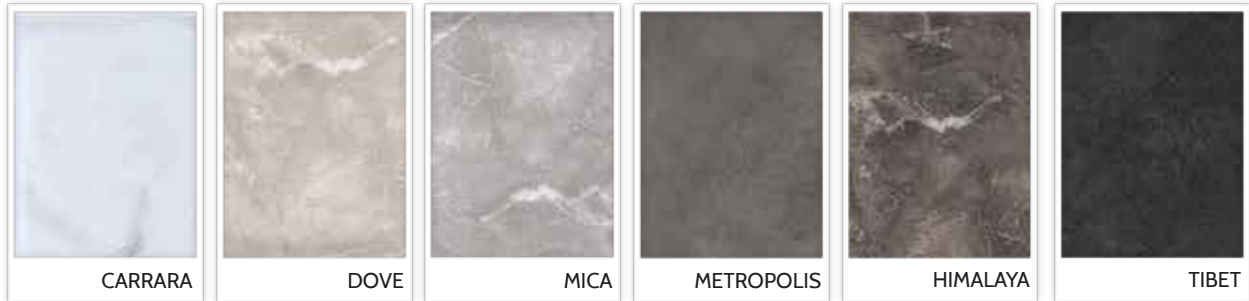

Thickness:	1/5" (5MM)
Width:	12" (305 MM)
Length:	24" (610MM)
Finish:	Matte
Surface:	Stone texture embossed
Package:	16 sqft/carton 54 cartons/pallet
Weight:	40 lb/carton

## COLOURS

## FEATURES

4-sided painted micro v-bevels create real parquet look

100% waterproof flooring

Pets welcome

Easy interlocking system

Stone texture embossed surface

Formaldehyde free & phthalates free

Ultra low VOCs