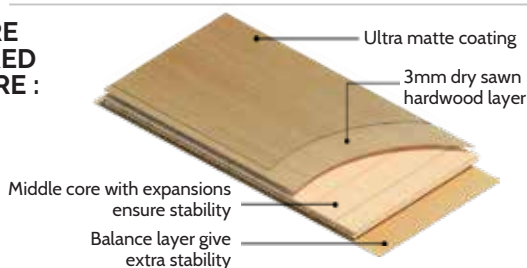

COLOURS

FEATURES

3mm dry solid sawn veneer

3-ply stable core design

3-PLY CORE ENGINEERED STRUCTURE :

A true touch of natural wood

Certified for underfloor heating system
*See installation manual for details

4 sides micro bevelled