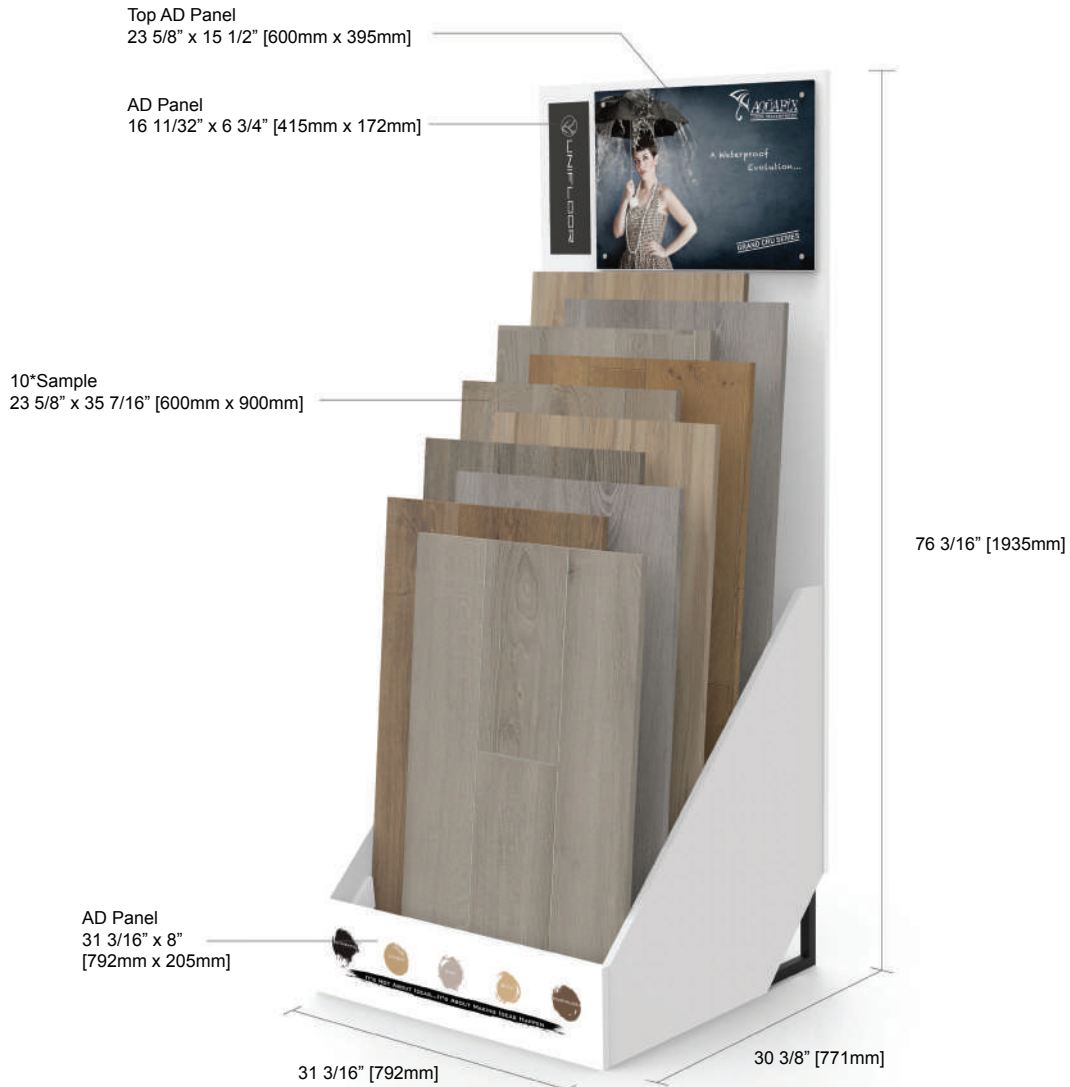

STANDARD WATERFALL DISPLAY SYSTEM

DISPLAYING OPTIONS / COMBINATION			
AquaFix - Harmony Series (2 Racks)	☑	Ideal Texture Collection (2 Racks)	☑
AquaFix - Grand Cru Series	☑	Ideal Classic Collection	☑
AquaFix - Stone Series	☑	New Classic Collection	☑
AquaFix - Royal Series	☑	Urban Genius Collection (2 Racks)	☑
Swiss Aura Collection (2 Racks)	☑	Roman Parquet Collection	☑
Euro Loft Collection	☑	Natural Impact Collection	☑
Euro Cottage Collection	☑	Urban Prestige Collection	☑
Aqua Genius Collection	☑		

UNIFLOOR
FLOORING AT ITS BEST

LONG PLANK WATERFALL DISPLAY SYSTEM

DISPLAYING OPTIONS

AquaFix - Grand Cru Series	✓
AquaFix - Royal Series	✓
Roman Parquet Collection	✓

PRO MAX WATERFALL DISPLAY SYSTEM

DISPLAYING OPTIONS / COMBINATION			
AquaFix - Harmony Series (2 Racks)	✓	Ideal Texture Collection (2 Racks)	✓
AquaFix - Grand Cru Series	✓	Ideal Classic Collection	✓
AquaFix - Stone Series	✓	New Classic Collection	✓
AquaFix - Royal Series	✓	Urban Genius Collection (2 Racks)	✓
Swiss Aura Collection (2 Racks)	✓	Roman Parquet Collection	✓
Euro Loft Collection	✓	Natural Impact Collection	✓
Euro Cottage Collection	✓	Urban Prestige Collection	✓
Aqua Genius Collection	✓		

GRAND DISPLAY SYSTEM

DISPLAYING OPTIONS / COMBINATION			
Rack Style A (20 slots)		Rack Style B (26 slots)	
AquaFix - Harmony	☑	AquaFix - Harmony + Stone Series	☑
AquaFix Royal Series + Aqua Genius	☑	Swiss Aura + Euro Loft	☑
Euro Loft + Euro Cottage	☑	Swiss Aura + Euro Cottage	☑
Swiss Aura	☑	Aqua Genius + Euro Loft + Euro Cottage	☑
Ideal Texture	☑	Ideal Texture + Ideal Classic	☑
New Classic + Ideal Classic	☑	Ideal Texture + New Classic	☑
Urban Genius	☑		
Roman Parquet (with extra large sample)	☑		