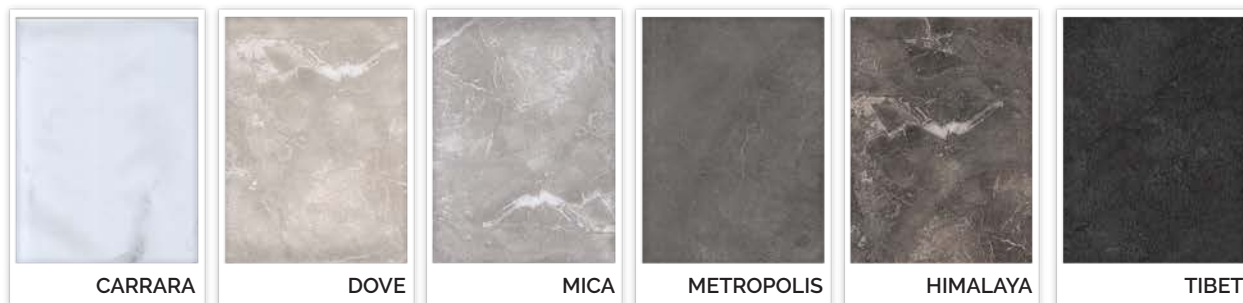

Thickness:	1/5" (5MM)
Width:	12" (305 MM)
Length:	24" (610MM)
Finish:	Matte
Surface:	Stone texture embossed
Package:	16 sqft/carton 54 cartons/pallet
Weight:	40 lb/carton

COLOURS

FEATURES

4-sided painted micro v-bevels create real parquet look