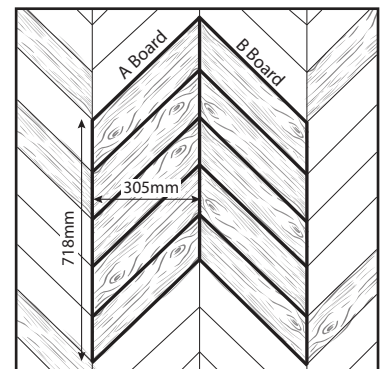

Residential
Warranty

Lifetime limited residential
wear warranty

*Limited conditions apply

Commercial
Wear Warranty

10 years limited
commercial wear warranty

*Limited conditions apply