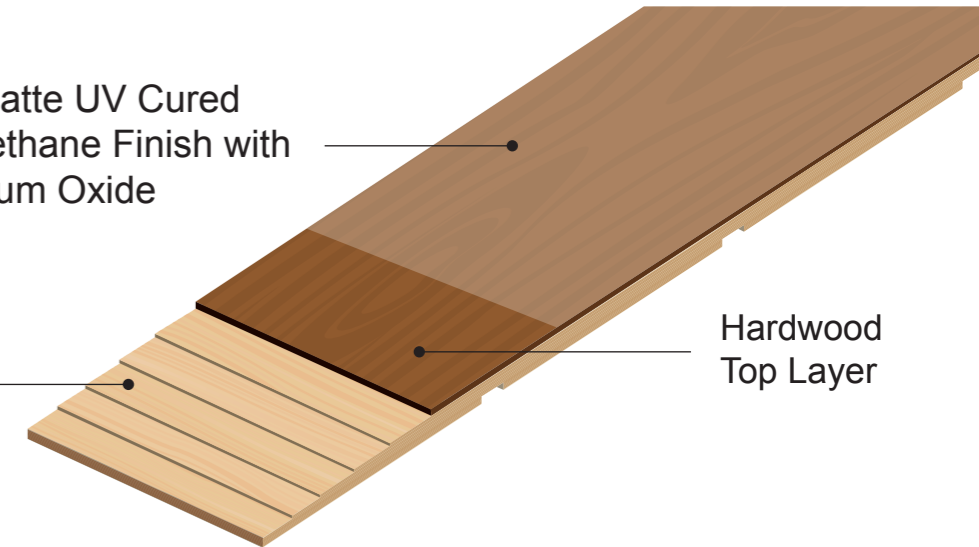

# Ideal Classic Collection

6.5  6.5 inches wider board

 Authentic Touch  
A true touch of natural wood

 Multi-ply stable core design

 4 Sided Bevelled  
4 sides micro bevelled

 Lifetime structural warranty

# IDEAL WOOD®

Ultra Matte UV Cured  
Polyurethane Finish with  
Aluminum Oxide

Engineered Structure  
with Crossgrain Adds  
Extra Stability

Hardwood  
Top Layer

12mm   Hardwood Top Layer  
Maintains Natural  
Beauty of Real Wood