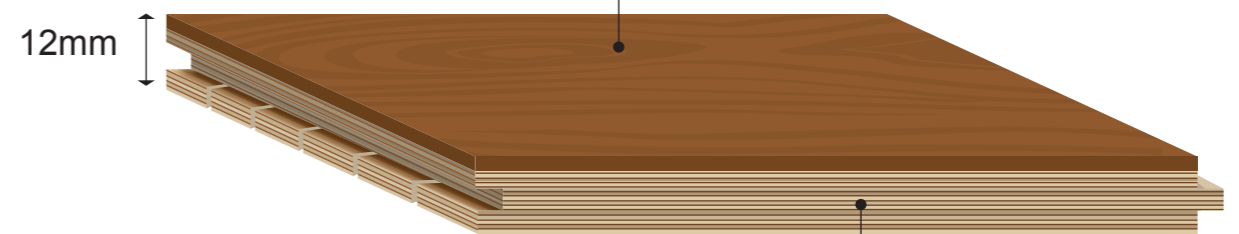

# Ideal Classic Collection

6.5  6.5 inches wider board

 Authentic Touch  
A true touch of natural wood

 Multi-ply stable core design

 4 Sided Bevelled  
4 sides micro bevelled

 Lifetime structural warranty

# IDEAL WOOD®

Ultra Matte UV Cured  
Polyurethane Finish with  
Aluminum Oxide

Engineered Structure  
with Crossgrain Adds  
Extra Stability

Hardwood  
Top Layer

12mm   Hardwood Top Layer  
Maintains Natural  
Beauty of Real Wood

Multi-Layer Plywood Core  
gives Structure Stability

IDEAL WOOD®

MT2220 **Maple, Classic**

MT2211 **Sapele, Tropical Classic**

MT2213 **Sapele, Leather**

*Ideal Classic Collection*