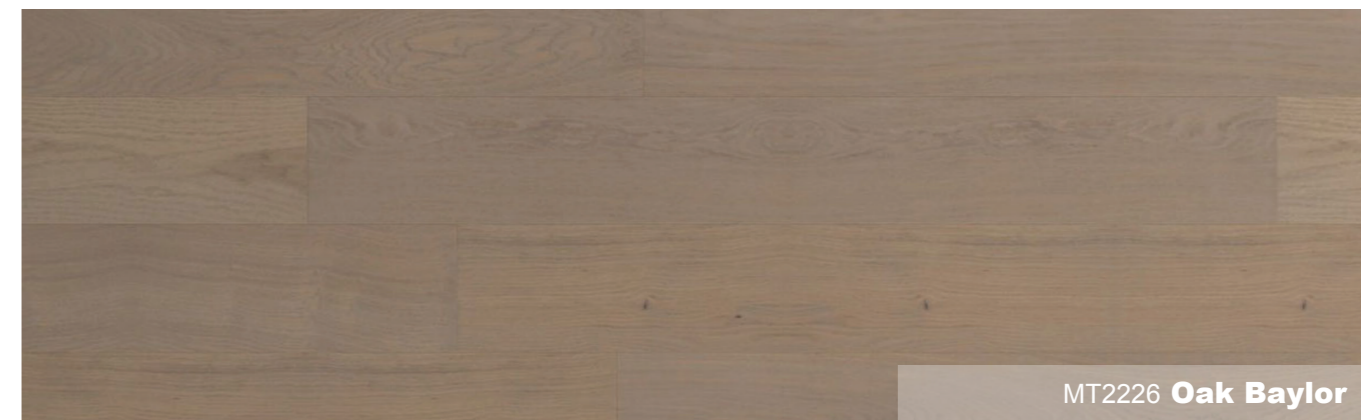

IDEAL WOOD®

There is a story about revealing the soul of wood.