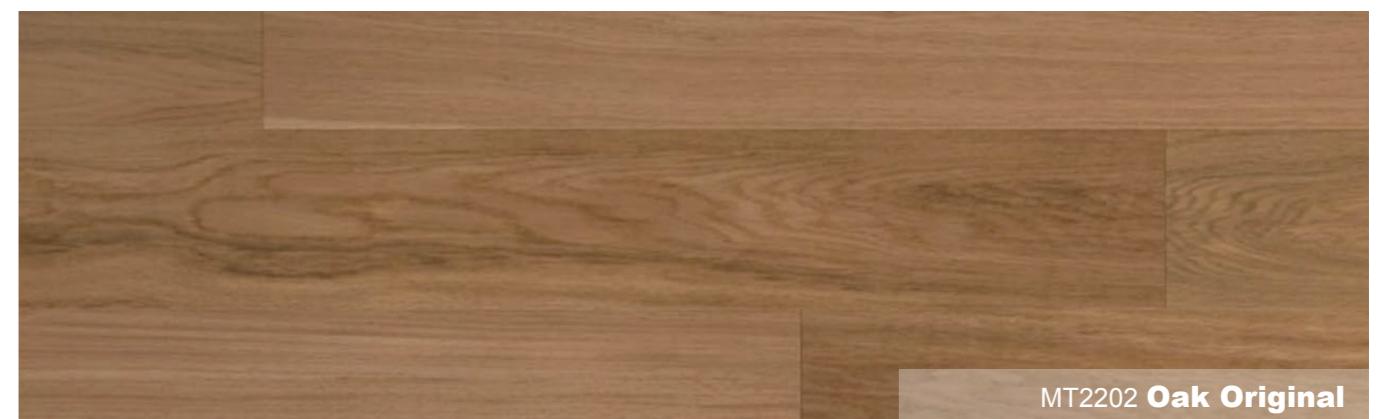

# IDEAL WOOD®

Ultra Matte UV Cured Polyurethane Finish with Aluminum Oxide

Engineered Structure with Crossgrain Adds Extra Stability

Hardwood Top Layer

12mm

Hardwood Top Layer Maintains Natural Beauty of Real Wood

Multi-Layer Plywood Core gives Structure Stability

IDEAL WOOD®

MT1804 **Oak Satin White**

MT1225 **Oak Cornell**

MT1804 **Oak Satin White**

MT2202 **Oak Original**

*Ideal Texture Collection*