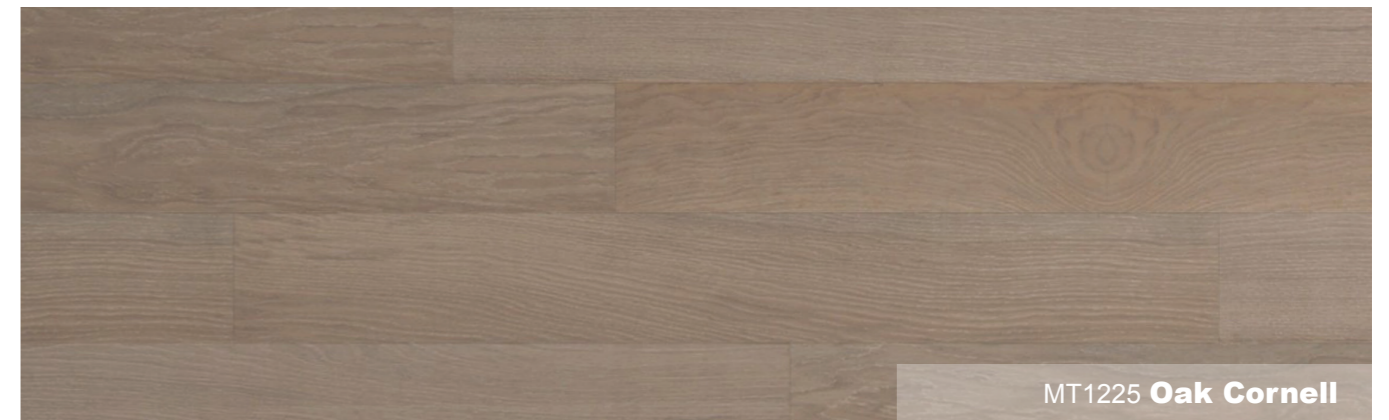

# IDEAL WOOD®

Ultra Matte UV Cured Polyurethane Finish with Aluminum Oxide

Engineered Structure with Crossgrain Adds Extra Stability

Hardwood Top Layer

12mm

Hardwood Top Layer Maintains Natural Beauty of Real Wood

Multi-Layer Plywood Core gives Structure Stability

IDEAL WOOD®

MT1804 **Oak Satin White**

MT1225 **Oak Cornell**

MT1804 **Oak Satin White**

MT2202 **Oak Original**

*Ideal Texture Collection*