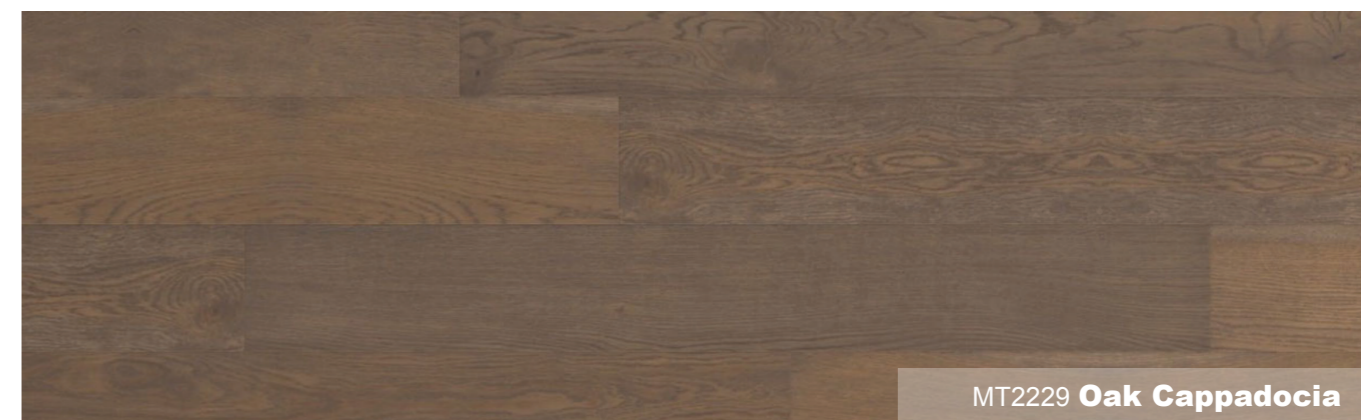

IDEAL WOOD®

There is a story about revealing the soul of wood.