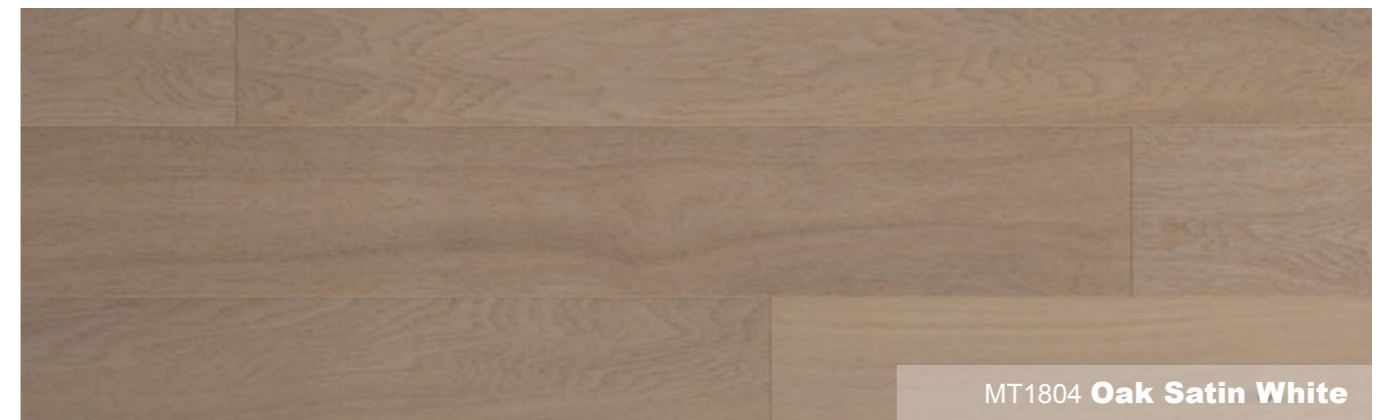

# IDEAL WOOD®

Ultra Matte UV Cured Polyurethane Finish with Aluminum Oxide

Engineered Structure with Crossgrain Adds Extra Stability

Hardwood Top Layer

12mm

Hardwood Top Layer Maintains Natural Beauty of Real Wood

Multi-Layer Plywood Core gives Structure Stability

IDEAL WOOD®

MT1804 **Oak Satin White**

MT1225 **Oak Cornell**

MT1804 **Oak Satin White**

MT2202 **Oak Original**

*Ideal Texture Collection*