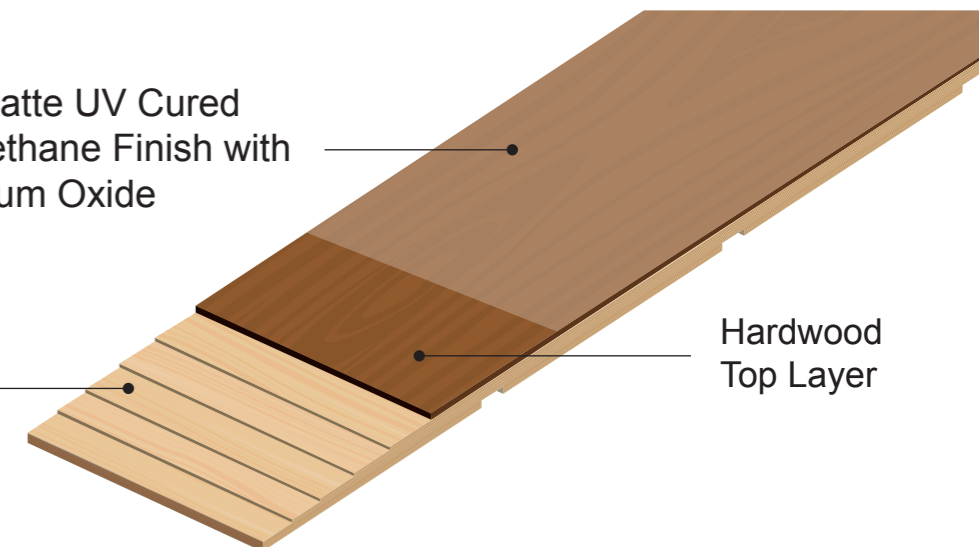

# Ideal Texture Collection

The most recognized Indoor Air Quality Certification

Light brushed surface texture

CA 93120 Phase 2 compliant for formaldehyde emission, EPA TSCA Title VI

4 sides micro bevelled

# IDEAL WOOD®

Ultra Matte UV Cured Polyurethane Finish with Aluminum Oxide

Engineered Structure with Crossgrain Adds Extra Stability

Hardwood Top Layer

12mm

Hardwood Top Layer Maintains Natural Beauty of Real Wood

Multi-Layer Plywood Core gives Structure Stability

IDEAL WOOD®

MT1804 **Oak Satin White**

MT1225 **Oak Cornell**

MT1804 **Oak Satin White**

MT2202 **Oak Original**

*Ideal Texture Collection*