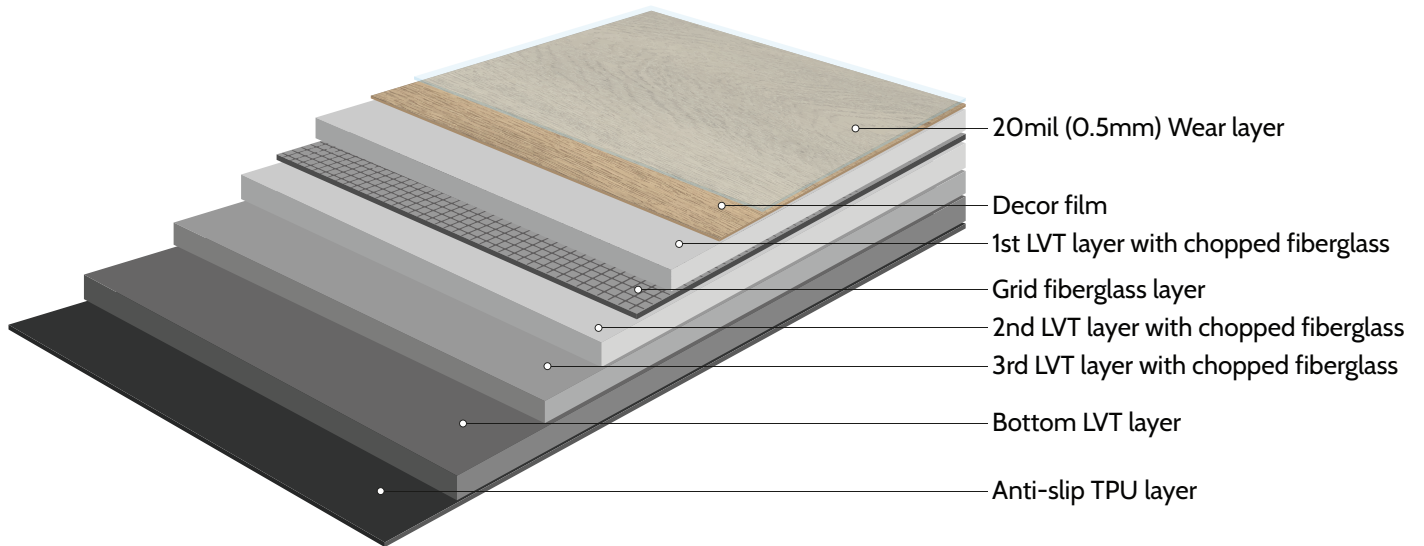

LUXURY VINYL SERIES

4-sided micro bevels
create real parquet look

Light brushed texture
embossed surface

100% waterproof flooring

Easy repairs

AQUAFIX®

100% WATERPROOF

" A waterproof evolution... "

LUXURY VINYL SERIES

9" x 3/16" x 60" | 228.6mm x 5mm x 1524mm

DARLINGTON

New Arrived

HARROW

New Arrived

DEVON

New Arrived