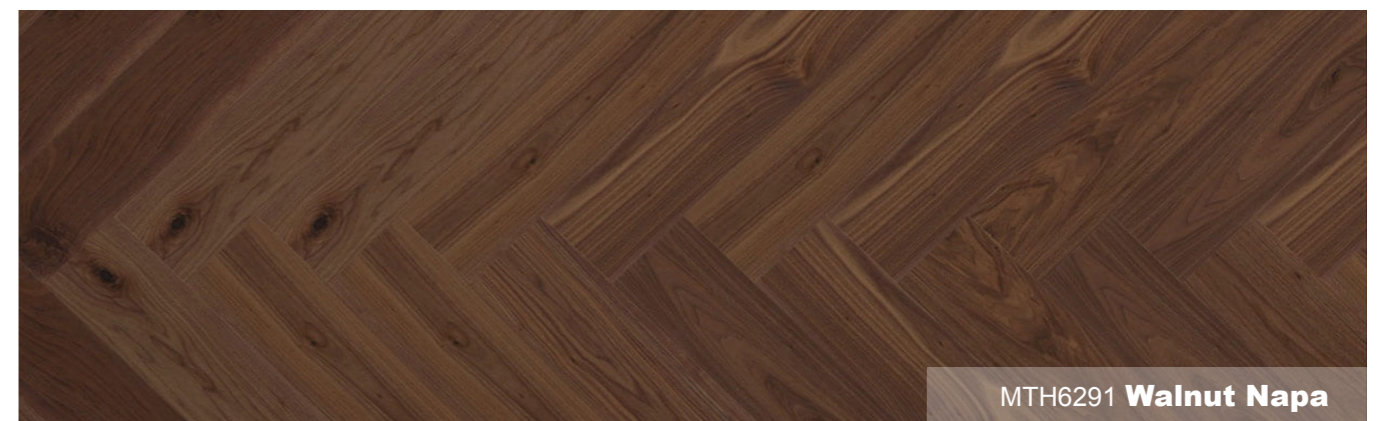

New Classic Collection

6.5 inches wider board

A true touch of natural wood

Multi-ply stable core design

4 sides micro bevelled

Lifetime structural warranty

25 years limited residential wear warranty

IDEAL WOOD®

MTH6295 **Oak Barossa**

MTH6290 **Oak Alsace**

MTH6291 **Walnut Napa**

MTH6292 **Walnut Catalonia**

New Classic Collection

IDEAL WOOD®

MTH6293 **Oak Saint-Emilion**

MTH6294 **Oak Burgundy**