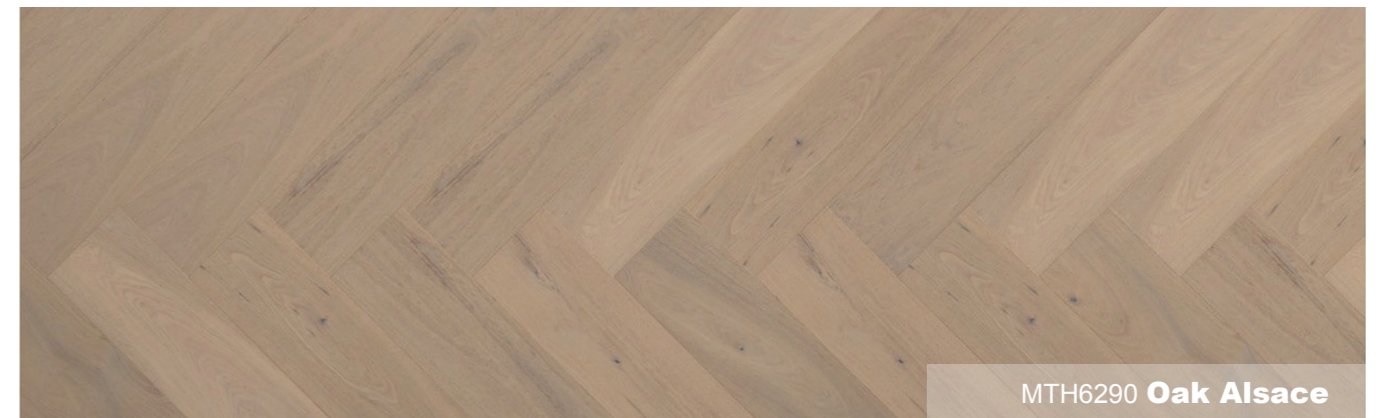

New Classic Collection

6.5 inches wider board

A true touch of natural wood

Multi-ply stable core design

4 sides micro bevelled

Lifetime structural warranty

25 years limited residential wear warranty

IDEAL WOOD®

MTH6295 **Oak Barossa**

MTH6290 **Oak Alsace**

MTH6291 **Walnut Napa**

MTH6292 **Walnut Catalonia**

New Classic Collection

IDEAL WOOD®

MTH6293 **Oak Saint-Emilion**

MTH6294 **Oak Burgundy**