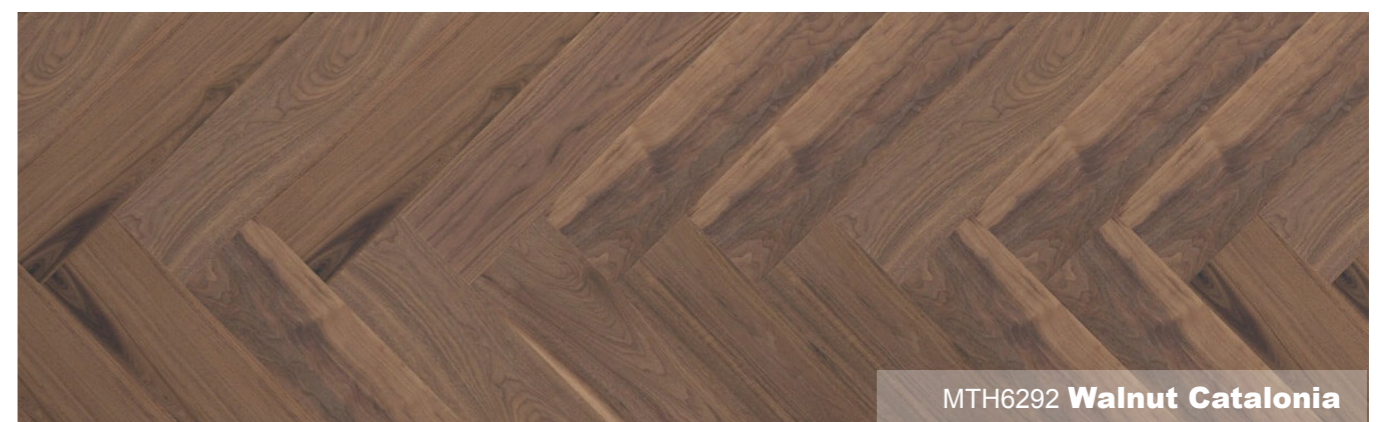

New Classic Collection

6.5 inches wider board

A true touch of natural wood

Multi-ply stable core design

4 sides micro bevelled

Lifetime structural warranty

25 years limited residential wear warranty

IDEAL WOOD®

MTH6295 **Oak Barossa**

MTH6290 **Oak Alsace**

MTH6291 **Walnut Napa**

MTH6292 **Walnut Catalonia**

New Classic Collection

IDEAL WOOD®

MTH6293 **Oak Saint-Emilion**

MTH6294 **Oak Burgundy**