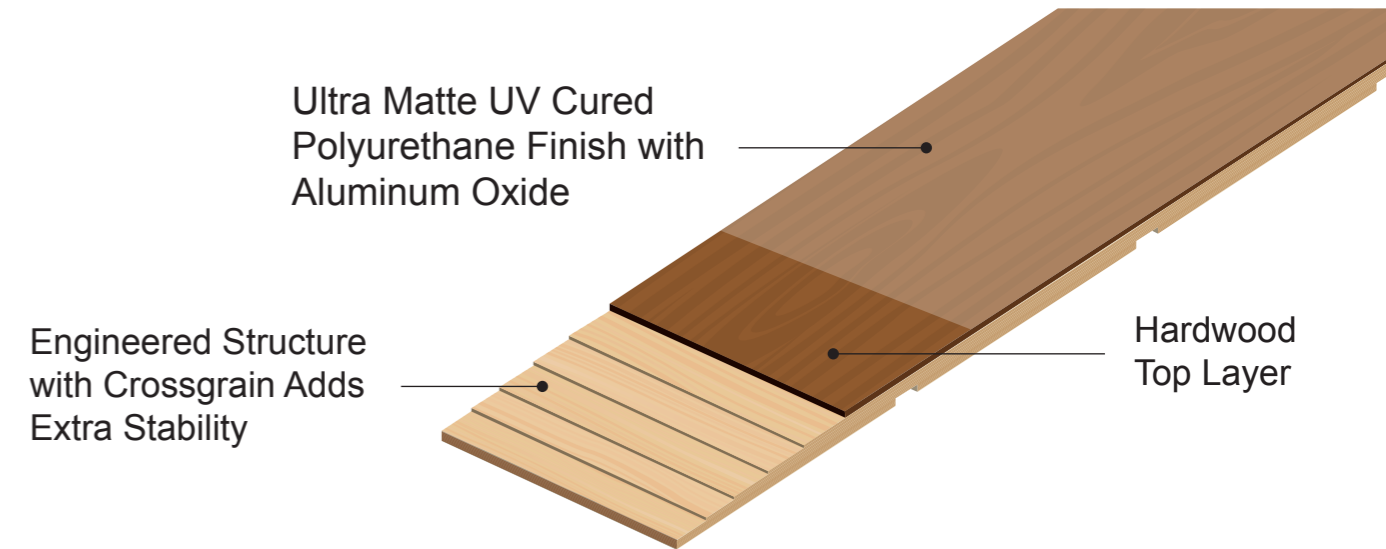

New Classic Collection

6.5 inches wider board

A true touch of natural wood

Multi-ply stable core design

4 sides micro bevelled

Lifetime structural warranty

25 years limited residential wear warranty

IDEAL WOOD®