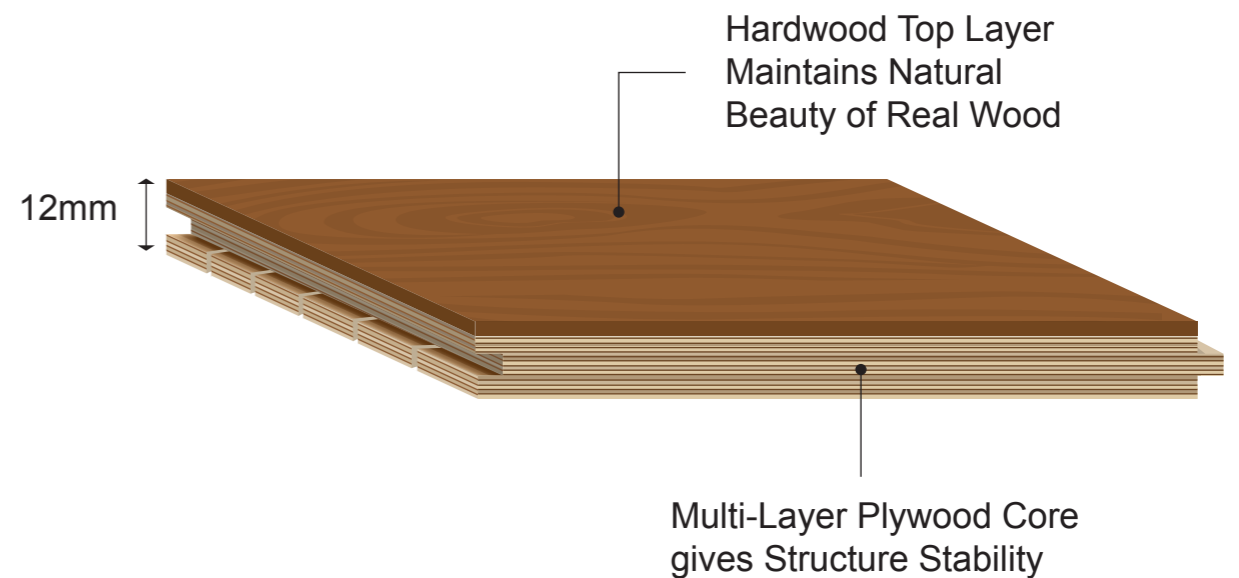

New Classic Collection

6.5 inches wider board

A true touch of natural wood

Multi-ply stable core design

4 sides micro bevelled

Lifetime structural warranty

25 years limited residential wear warranty

IDEAL WOOD®