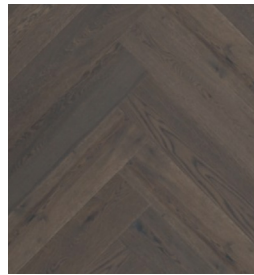

IDEAL WOOD

NEW CLASSIC COLLECTION

Thickness:	1/2" (12mm)
Width:	5" (127mm)
Length:	24" (600mm)
Finish:	Matte
Surface:	Light brushed
Package:	16.4 sqft/carton 64 cartons/pallet
Weight:	12.5 kg/carton 27.5 lb/carton

LAVAU

FEATURES

The most recognized Indoor Air Quality Certification

CA 93120 Phase 2 compliant for formaldehyde emission, EPA TSCA Title VI

Certified for underfloor heating system
*See installation manual for details

Design for herringbone pattern installation

A true touch of natural wood

4 sided micro bevelled

25 year limited residential wear warranty

Lifetime structural warranty