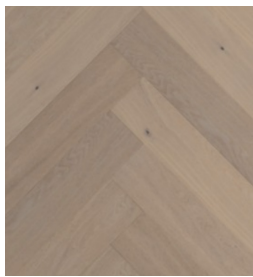

# IDEAL WOOD

# NEW CLASSIC COLLECTION

Thickness:	1/2" (12mm)
Width:	5" (127mm)
Length:	24" (600mm)
Finish:	Matte
Surface:	Light brushed
Package:	16.4 sqft/carton 64 cartons/pallet
Weight:	12.5 kg/carton 27.5 lb/carton