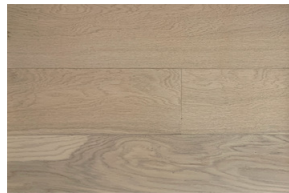

|            |  |
|------------|--|
| Thickness: | 1/2" (12mm)  |
| Width:     | 7" (178mm)   |
| Length:    | Random length up to 71" (1800mm)<br>(Min. 50% full length plank) |
| Finish:    | Matte  |
| Surface:   | Light brushed<br>*Sawn mark on selected colours                  |
| Package:   | 20.69 sqft/carton<br>55 cartons/pallet                           |
| Weight:    | 16 kg/carton<br>35.27 lb/carton                                  |

## COLOURS

CORNELL

BAYLOR

ORIGINAL

EMORY

CLEMSON

CARLETON

SATIN WHITE