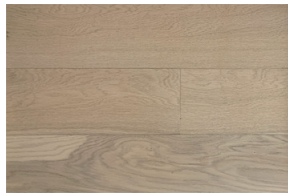

Thickness:	1/2" (12mm)
Width:	7" (178mm)
Length:	Random length up to 71" (1800mm) (Min. 50% full length plank)
Finish:	Matte
Surface:	Light brushed *Sawn mark on selected colours
Package:	20.69 sqft/carton 55 cartons/pallet
Weight:	16 kg/carton 35.27 lb/carton

COLOURS

CORNELL

BAYLOR

ORIGINAL

EMORY

CLEMSON

CARLETON

SATIN WHITE