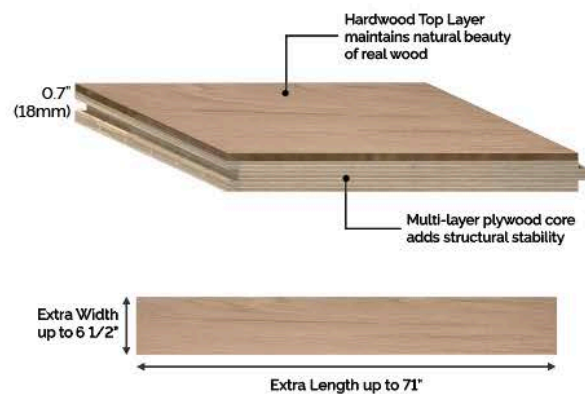

Thickness:	0.7" (18mm)
Width:	6 1/2" (165mm)
Length:	Random length up to 74.8" (1900mm) (50% full length planks)
Finish:	Ultra Matte
Surface:	Light brushed 20.25 sqft/carton
Package:	48 cartons/pallet
Weight:	22 kg/carton 48.5 lb/carton