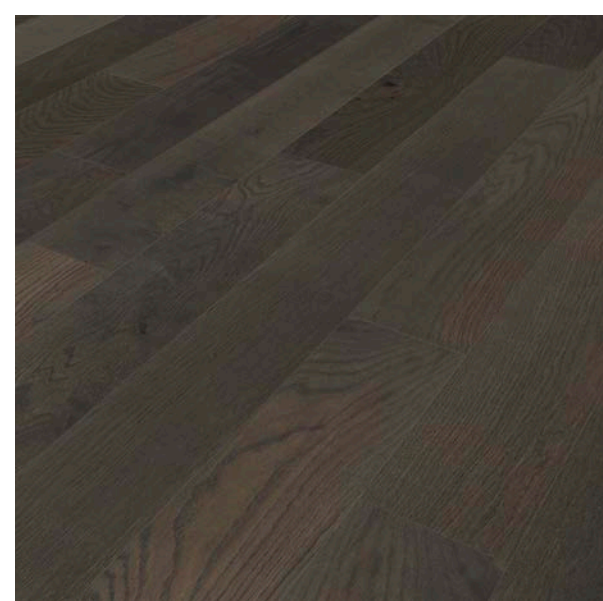

IDEAL WOOD

PACIFIC LOFT COLLECTION

MT8143
OAK | Avalon

MT8148
OAK | Boden

MT8141
OAK | Callisto

MT8144
OAK | Alberni

MT8145
OAK | Mirabel

MT8142
OAK | Bellevue

MT8147
OAK | Brixton

MT8146
OAK | Cardero

MT8149
OAK | Verdure

MT8150
OAK | Chloe

IDEAL WOOD

PACIFIC LOFT COLLECTION

The most recognized Indoor Air Quality Certification

CA 93120 Phase 2 Compliant For Formaldehyde Emission, EPA TSCA Title VI