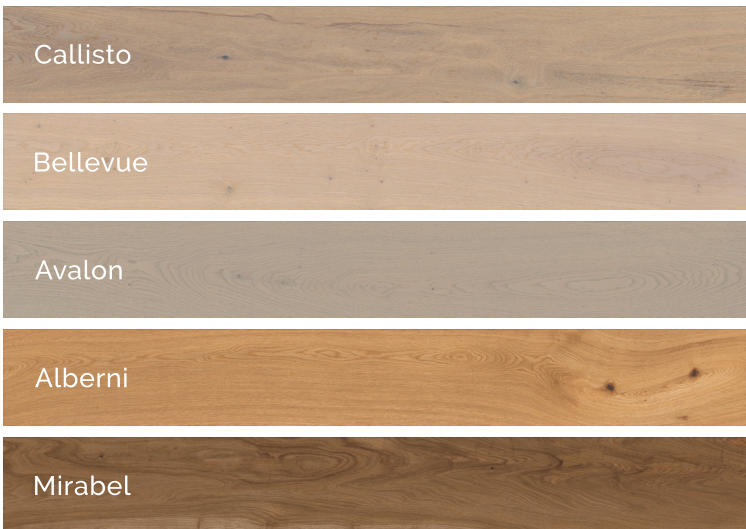

Thickness:	3/4" (18mm)
Width:	6 1/2" (165mm)
Length:	Random length up to 74.8" (1900mm) (50% full length plank)
Finish:	Ultra Matte
Surface:	Light brushed
Package:	20.25 sqft/carton 48 cartons/pallet
Weight:	22 kg/carton 48.5 lb/carton

## COLOURS