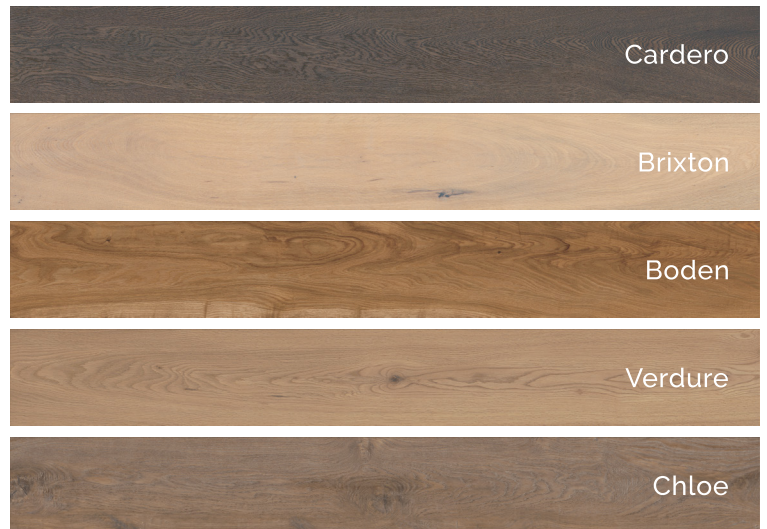

Thickness:	3/4" (18mm)
Width:	6 1/2" (165mm)
Length:	Random length up to 74.8" (1900mm) (50% full length plank)
Finish:	Ultra Matte
Surface:	Light brushed
Package:	20.25 sqft/carton 48 cartons/pallet
Weight:	22 kg/carton 48.5 lb/carton

## COLOURS