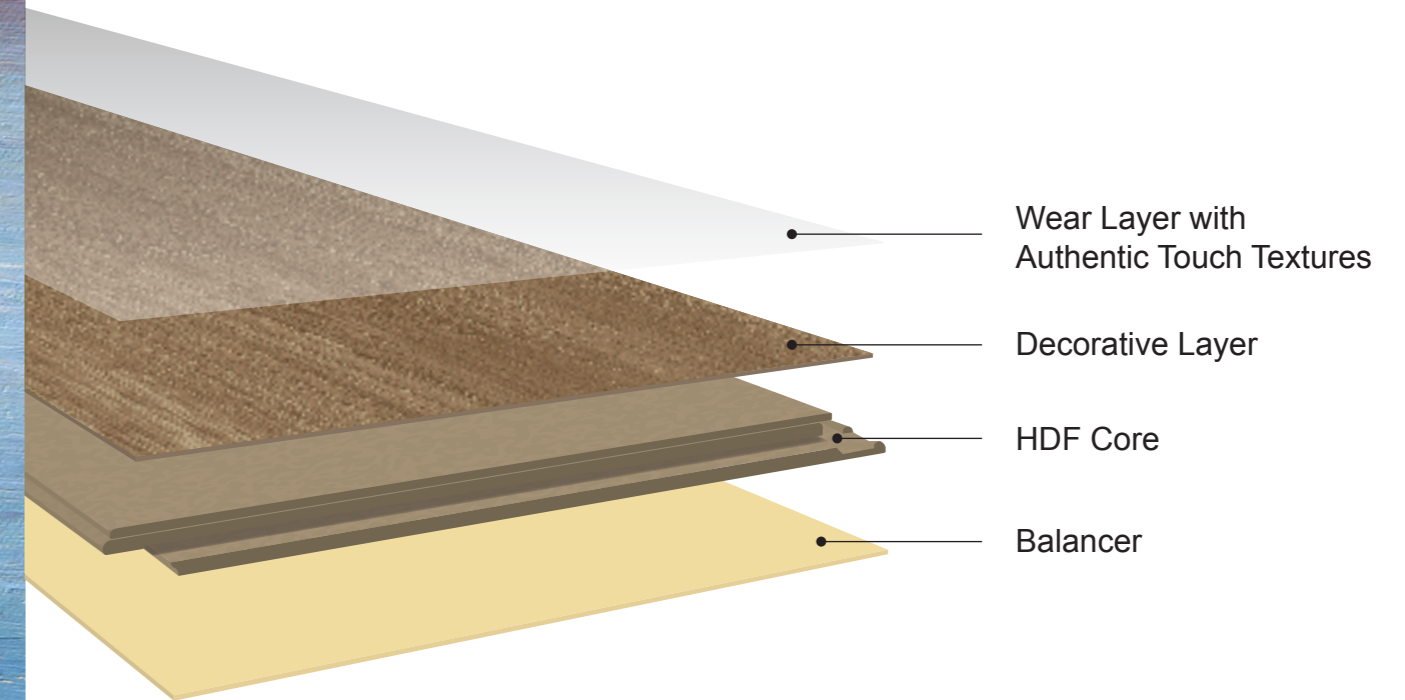

ELIR®original®

100% MADE IN EUROPE

Swiss Aure COLLECTION

Abrasive class 5, for intense use in residential and commercial areas

Declares the origin of the wood from Swiss forests and wood products from Swiss or Liechtenstein based companies

The most recognized Indoor Air Quality Certification

CA 93120 Phase 2 compliant for formaldehyde emission, EPA TSCA Title VI

5G-easy fold down interlocking system