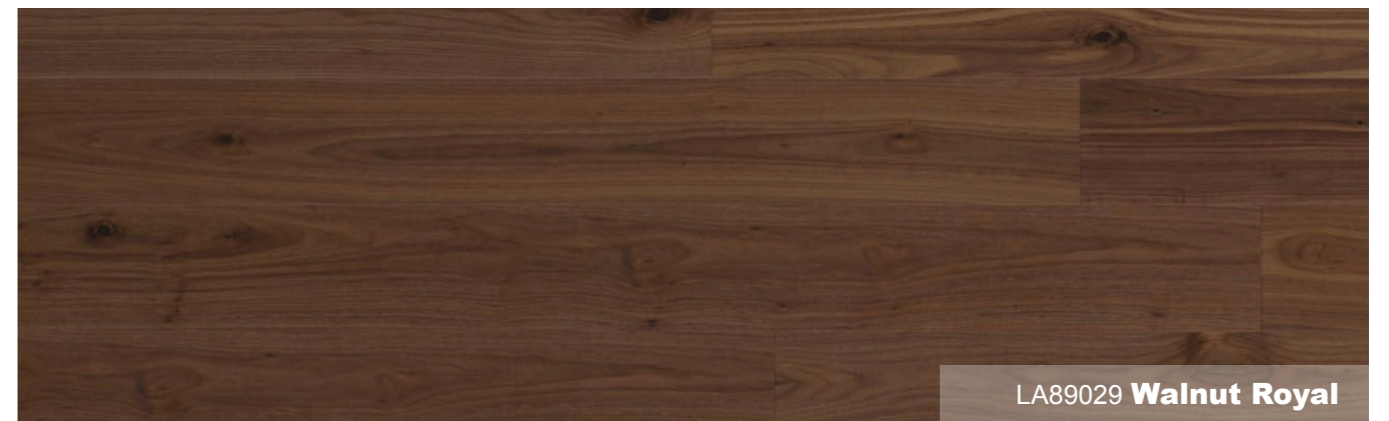

IDEAL WOOD®

Urban Genius Collection

3mm dry solid
sawn veneer

A true touch of natural wood

3-ply stable core design

Certified for underfloor
heating system
*See installation manual for details

4 sides micro bevelled

4 Sides Bevelled

IDEAL WOOD®

22L13 **Oak Original**

LA89003 **Oak Monet**

LA89029 **Walnut Royal**

22J06 **Oak Sakura**

Urban Genius Collection

IDEAL WOOD®