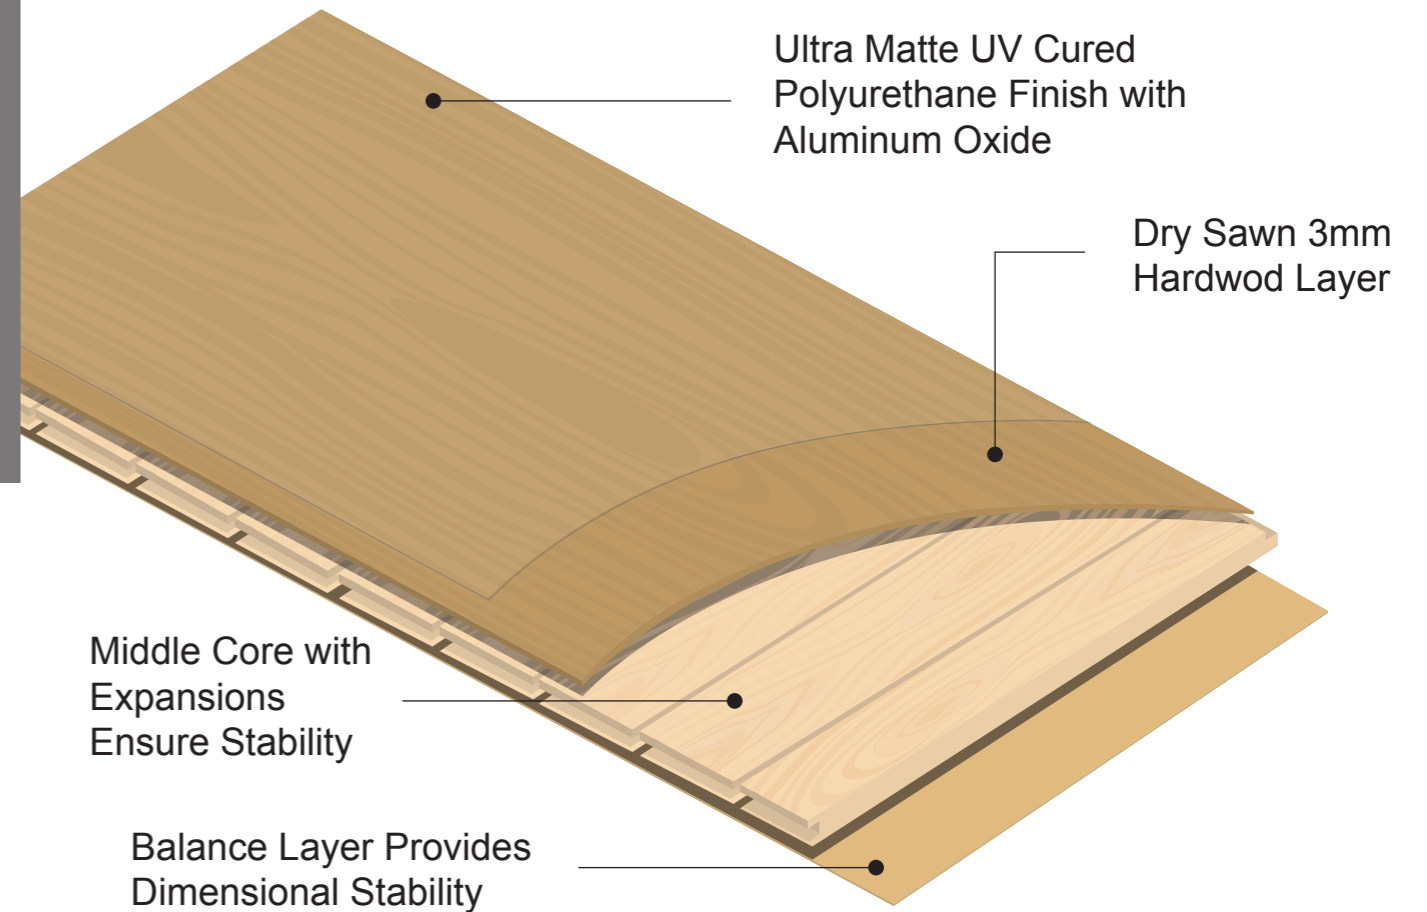

IDEAL WOOD®

Urban Genius Collection

3mm dry solid
sawn veneer

A true touch of natural wood

3-ply stable core design

Certified for underfloor
heating system
*See installation manual for details

4 sides micro bevelled

4 Sides Bevelled

IDEAL WOOD®

22L13 **Oak Original**

LA89003 **Oak Monet**

LA89029 **Walnut Royal**

22J06 **Oak Sakura**

Urban Genius Collection

IDEAL WOOD®