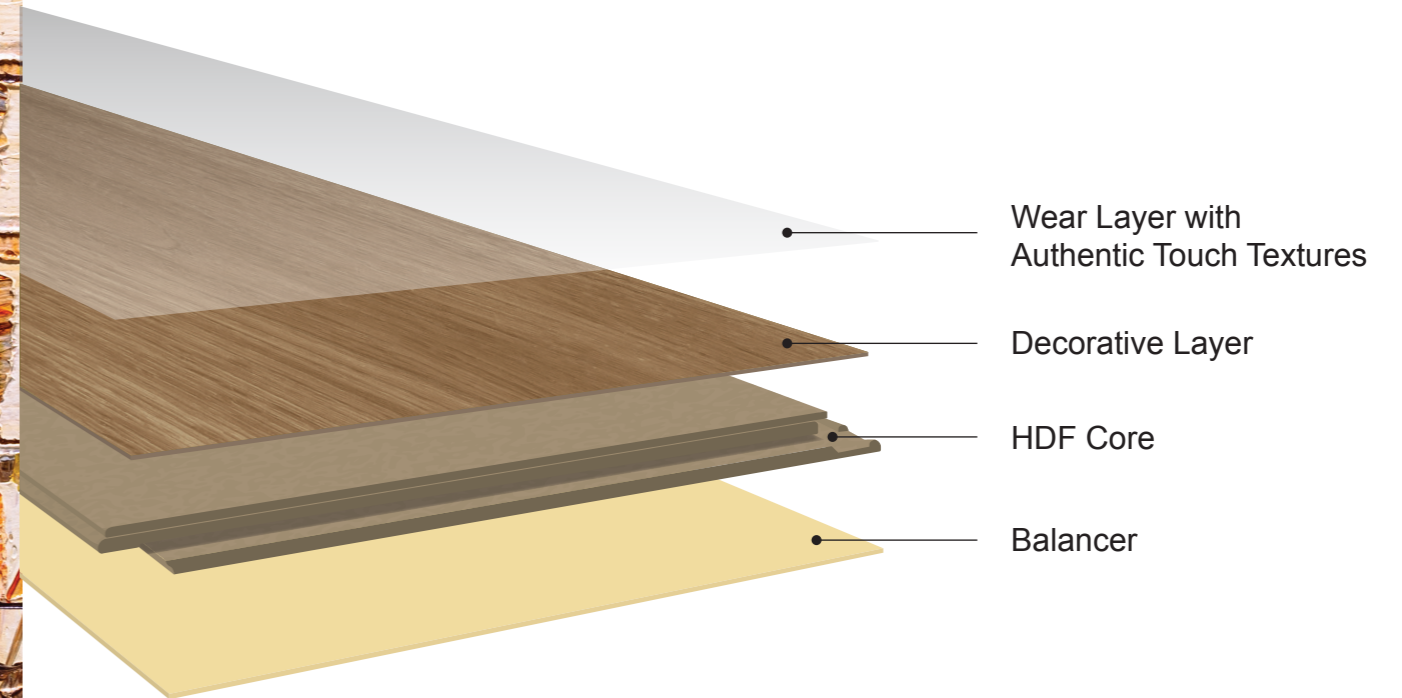

4 Sided Bevelled

4 sided micro bevelled

Underfloor Heating

Certified for underfloor heating system.
*See installation manual for details

A+ VOC level on scale from A+ to C
Details: www.eurofins.com

The most recognized Indoor Air Quality Certification