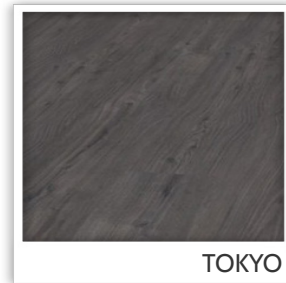

ROSA

NEW CLASSIC

PICASSO

TOKYO

QUALITY & INNOVATION MADE IN EUROPE

Class 32 / AC4

Abrasive class 4, for intense use in residential and commercial areas with normal traffic intensity

Drop Lock

5G-easy fold down interlocking system

4 Sided Bevelled

4 sided micro bevelled

Underfloor Heating

Certified for underfloor heating system.
*See installation manual for details

A+ VOC level on scale from A+ to C
Details: www.eurofins.com

The most recognized Indoor Air Quality Certification