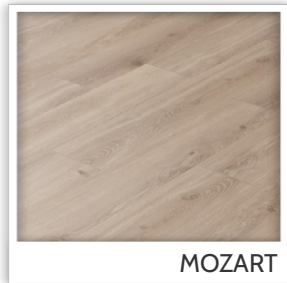

Thickness:	3/8" (10mm)
Width:	7.6" (193mm)
Length:	54" (1380mm)
Finish:	Ultra Matte
Surface:	Light Brushed
Package:	20.06 sqft/carton 56 cartons/pallet
Weight:	35.28 lb/carton

ALPS

CASA MILA

ROSA

NEW CLASSIC