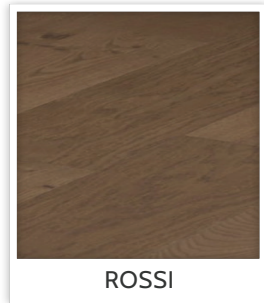

CLAUDIA

ROSSI