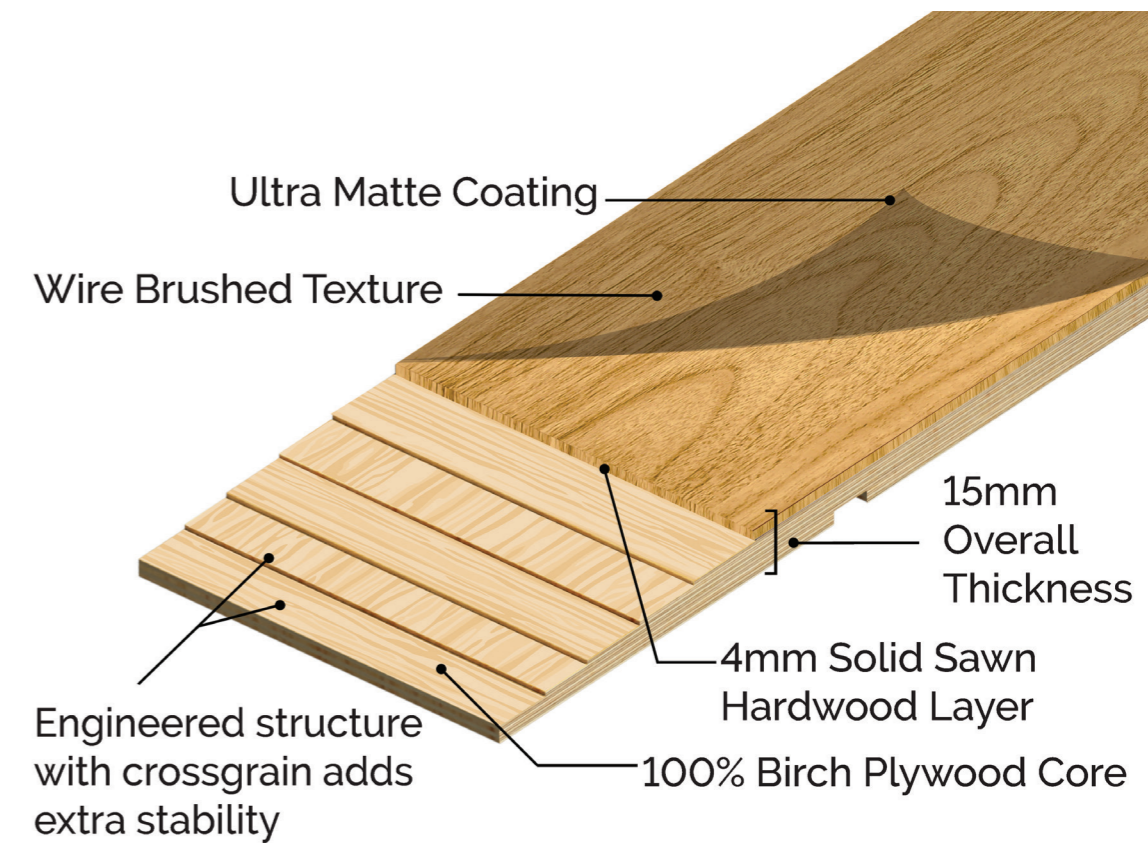

Roman Parquet

COLLECTION

4mm dry solid sawn hardwood layer

4 sided micro bevelled

70% of planks 92%

Light Brushed Texture enhance an authentic touch of wood

100% premium quality made in Italy

A+ VOC level on scale from A+ to C
Details: www.eurofins.com

EUROoriginal®

100% MADE IN EUROPE