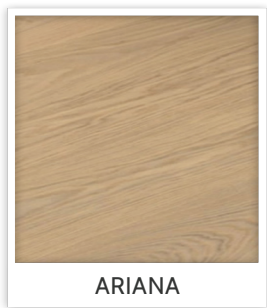

*Unleash
the Authentic
Roman Elegance...*

Thickness:	5/8" (15mm)
Width:	7-1/2" (192mm)
Length:	Up to 7.7' (2350mm) (70% full length plank)
Finish:	Ultra matte polyurethane with aluminum oxide
Surface:	Wire brushed
Package:	29.13 sqft/carton 50 cartons/pallet
Weight:	61 lb/carton

COLOURS

FEATURES

The formaldehyde emission standards for composite wood products act of 2010

4mm dry solid sawn hardwood layer

VOC Level on A+ scale from
A+ to C
www.eurofins.com

70% full length planks