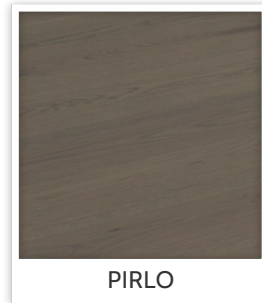

BAGGIO

PIRLO