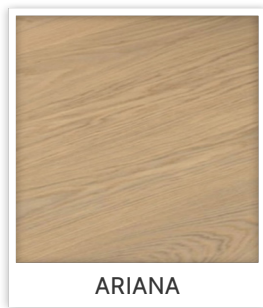

*Unleash
the Authentic
Roman Elegance...*

Thickness:	5/8" (15mm)
Width:	7-1/2" (192mm)
Length:	Up to 7.7' (2350mm) (70% full length plank)
Finish:	Ultra matte polyurethane with aluminum oxide
Surface:	Wire brushed
Package:	29.13 sqft/carton 50 cartons/pallet
Weight:	61 lb/carton

COLOURS

FEATURES

The formaldehyde emission standards for composite wood products act of 2010

4mm dry solid sawn hardwood layer

VOC Level on A+ scale from A+ to C
www.eurofins.com

70% full length planks