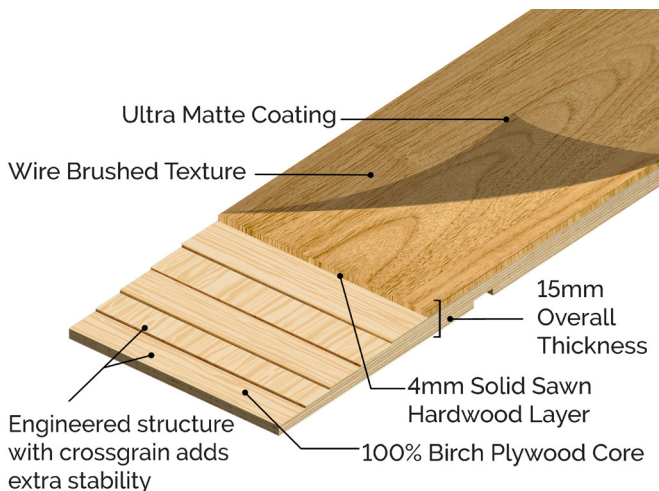

*Unleash  
the Authentic  
Roman Elegance...*

Thickness:	5/8" (15mm)
Width:	7-1/2" (192mm)
Length:	Up to 7.7' (2350mm) (70% full length plank)
Finish:	Ultra matte polyurethane with aluminum oxide
Surface:	Wire brushed
Package:	29.13 sqft/carton 50 cartons/pallet
Weight:	61 lb/carton

## COLOURS

## FEATURES

The formaldehyde emission standards for composite wood products act of 2010

4mm dry solid sawn hardwood layer

VOC Level on A+ scale from A+ to C  
[www.eurofins.com](http://www.eurofins.com)

70% full length planks