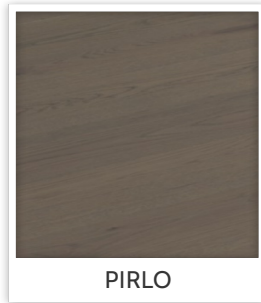

*Unleash
the Authentic
Roman Elegance...*

Thickness:	5/8" (15mm)
Width:	7-1/2" (192mm)
Length:	Up to 7.7' (2350mm) (70% full length plank)
Finish:	Ultra matte polyurethane with aluminum oxide
Surface:	Wire brushed
Package:	29.13 sqft/carton 50 cartons/pallet
Weight:	61 lb/carton

COLOURS

FEATURES

The formaldehyde emission standards for composite wood products act of 2010

4mm dry solid sawn hardwood layer

VOC Level on A+ scale from A+ to C
www.eurofins.com

70% full length planks