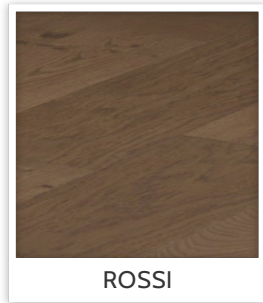

*Unleash
the Authentic
Roman Elegance...*

Thickness:	5/8" (15mm)
Width:	7-1/2" (192mm)
Length:	Up to 7.7' (2350mm) (70% full length plank)
Finish:	Ultra matte polyurethane with aluminum oxide
Surface:	Wire brushed
Package:	29.13 sqft/carton 50 cartons/pallet
Weight:	61 lb/carton

COLOURS

FEATURES

The formaldehyde emission standards for composite wood products act of 2010

4mm dry solid sawn hardwood layer

VOC Level on A+ scale from A+ to C
www.eurofins.com

70% full length planks